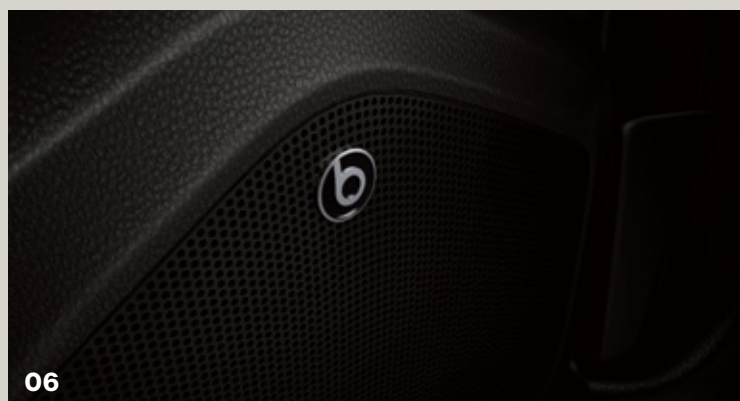

Exterior Equipment

Design 16" 26/1 Brilliant Silver alloy wheels with 205/60/R16 tyres	■	-	-
Dynamic 17" 26/1 Brilliant Silver alloy wheels with 205/55/R17 tyres	-	■	-
Dynamic 17" 26/3 Brilliant Silver alloy wheels with 205/55/R17 tyres	-	-	■
Twin halogen headlamps with headlight range adjustment	■	-	-
SEAT Full LED headlamps with headlight range adjustment with coming/leaving home feature	-	■	■
Daytime Running Lights	■	■	■
LED taillights	-	■	■
Dark tinted windows	-	-	■
Roof color Black or Grey	-	-	■
Black roof rails	■	■	-
Chrome roof rails	-	-	■
Door handles in body color	-	■	■
Mirror case in body color	-	■	-
Mirror case in roof color	-	-	■
FR sport front grille with FR logo	-	-	■
FR sport bumpers	-	-	■
Visible chromed double exhaust pipe	-	-	■

■ Standard
- Not available

01

04

07

02

05

08

03

06

09

01 SEAT Digital Cockpit

04 SEAT Full LED headlamps

07 Keyless Enter and Go

02 Two-tone roof

05 Media System Plus with 8" color touch screen

08 Chromed double exhaust pipe