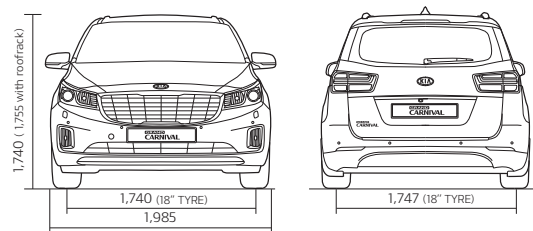

BODY COLOURS

INTERIOR COLOURS

WHEELS

DIMENSIONS

955	3,060	1,100
5,115		

BEST GLOBAL BRAND 69

In 2017, Kia came in 69th place on Interbrand's ranking of the 100 'Best Global Brands' with estimated brand value of US$6.68 billion. Our ranking has been on an upward trend since 2012 when we debuted in 87th place, followed by a rise to 84th place in 2013.

Disclaimer: All information and illustrations are based on data available at the time of publication and are subject to change without notice. NAZA KIA MALAYSIA reserves the right to discontinue or change the models, features, specifications, options, designs and prices of the products. Some of the items herein are optional at extra cost. Kindly contact NAZA KIA MALAYSIA Sales Outlets for more information.