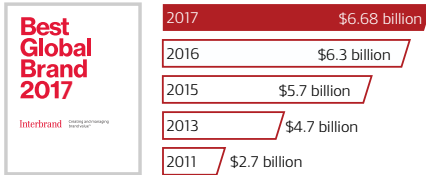

BEST GLOBAL BRAND 69

In 2017, Kia came in 69th place on Interbrand's ranking of the 100 'Best Global Brands' with estimated brand value of US$6.68 billion. Our ranking has been on an upward trend since 2012 when we debuted in 87th place, followed by a rise to 84th place in 2013.

Disclaimer: All information and illustrations are based on data available at the time of publication and are subject to change without notice. NAZA KIA MALAYSIA reserves the right to discontinue or change the models, features, specifications, options, designs and prices of the products. Some of the items herein are optional at extra cost. Kindly contact NAZA KIA MALAYSIA Sales Outlets for more information.