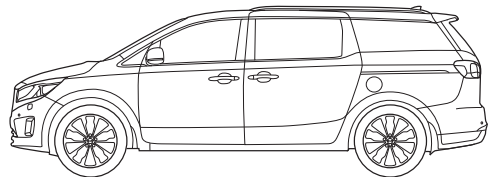

DIMENSIONS

955	3,060	1,100
5,115