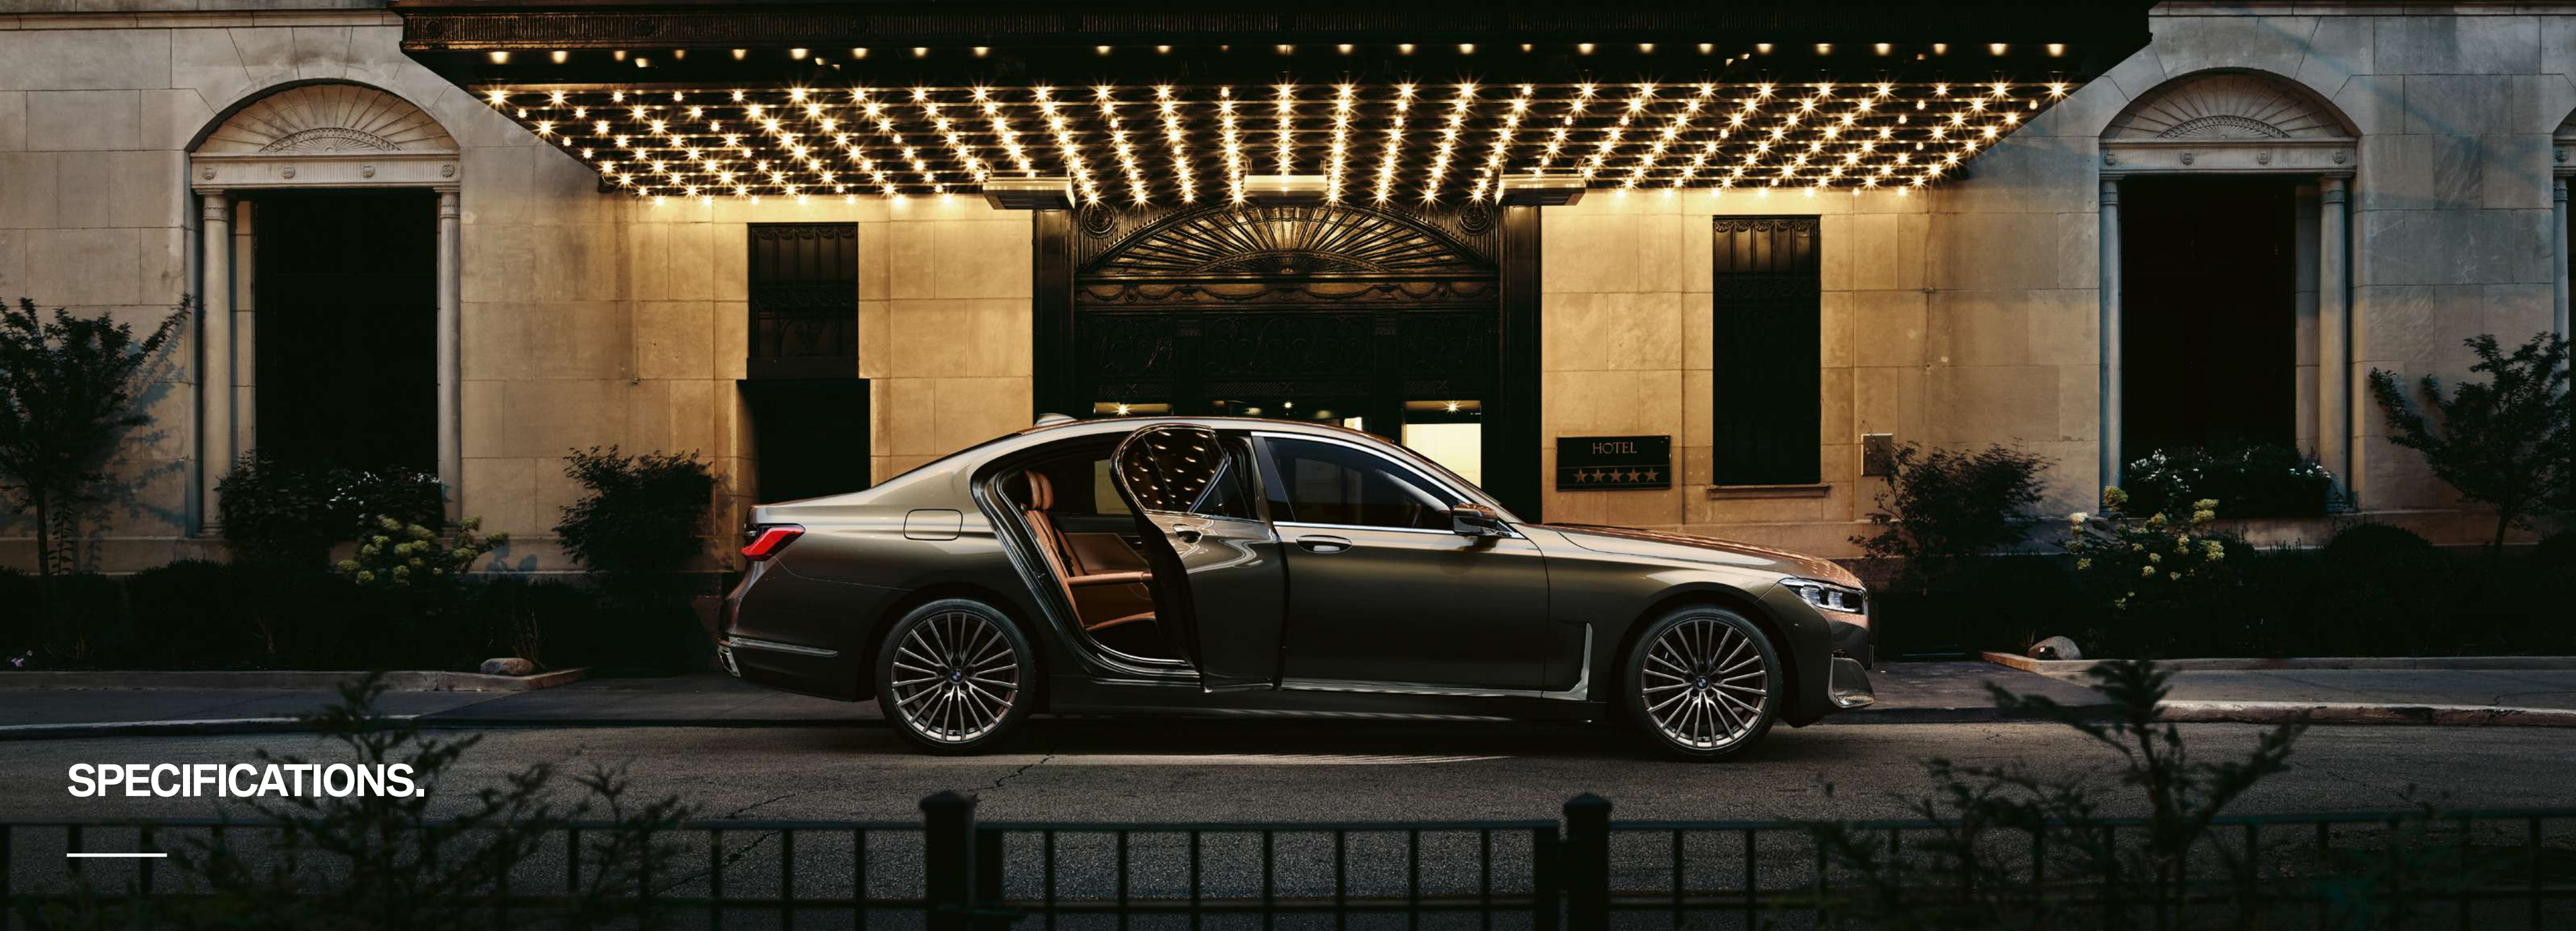

# Upholstery Colours.

Nappa Leather Mocha with extended contents, Mocha

Nappa Leather Canberra Beige with extended contents, Dark Coffee

Nappa Leather Cognac with extended contents, Cognac

Nappa Leather Black with extended contents, Black