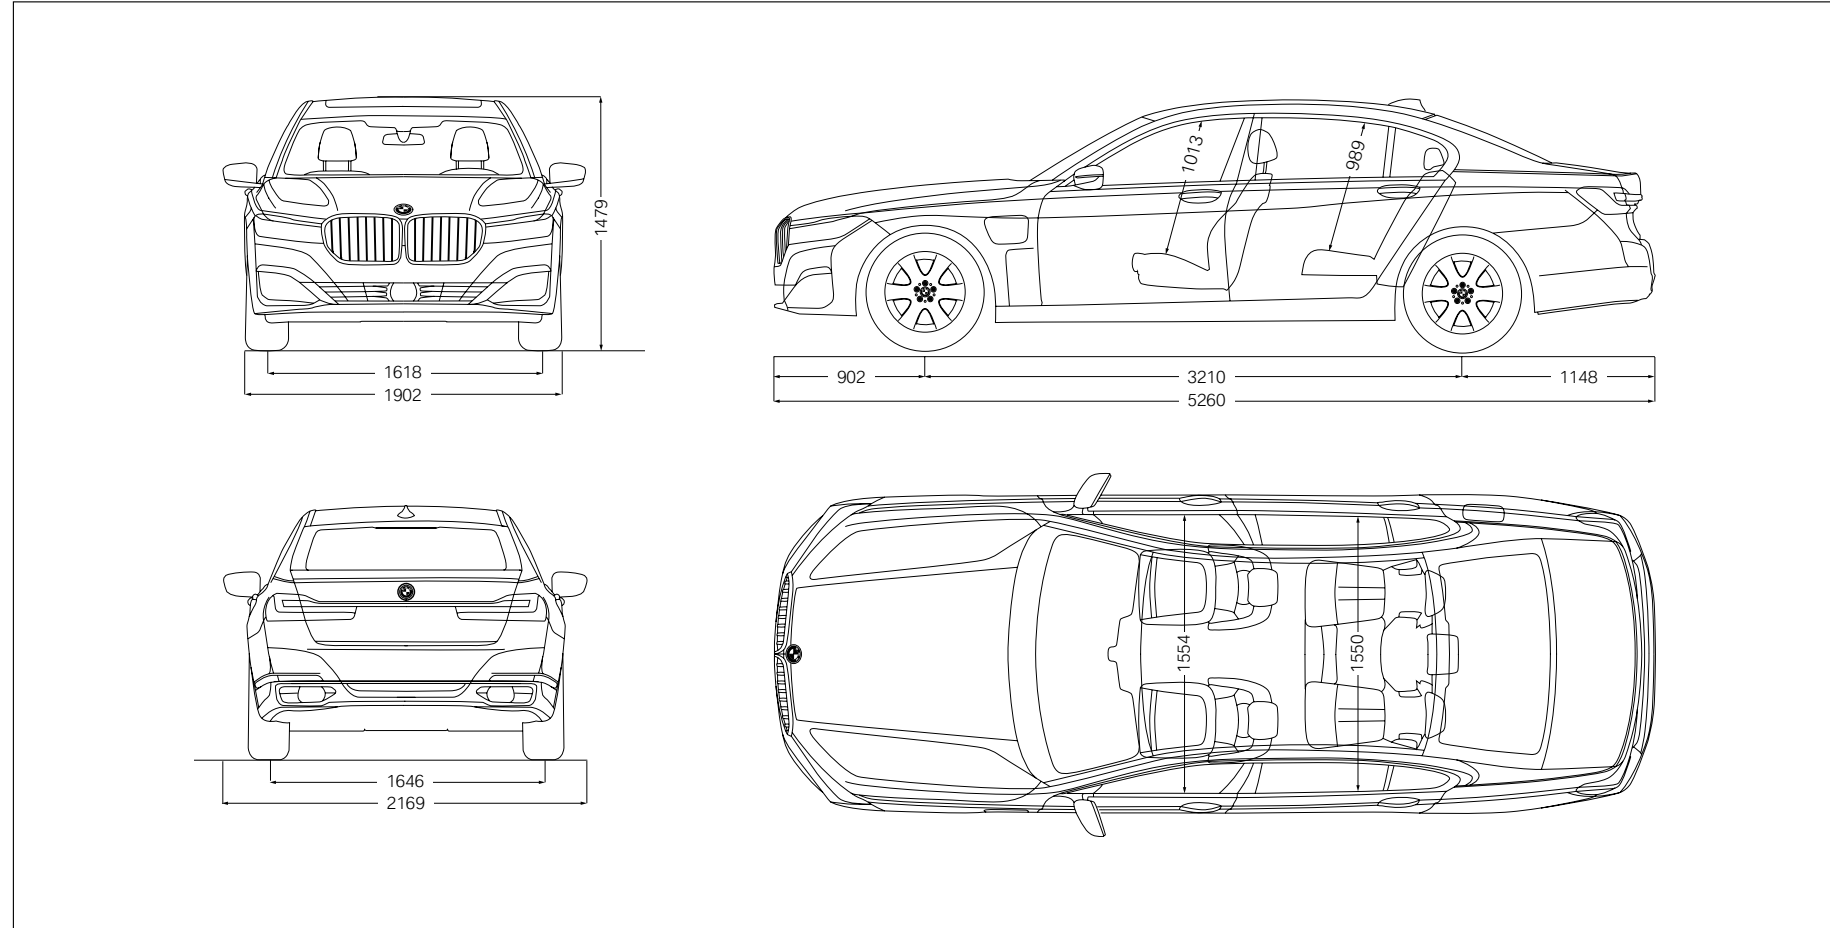

## Dimensions

All dimensions are in millimetres.  
Luggage compartment capacity 515 litres.

**Sheer  
Driving Pleasure**

The model illustrated in this brochure shows the specifications for the Egyptian market. The catalogue may show some accessories or optional equipment which are not part of the local specification. For precise information on model features and the exact level of equipment, please contact your BMW partner. Equipment is subject to change. Bavarian Auto, BMW Assembler, and Importer Cairo/Egypt.