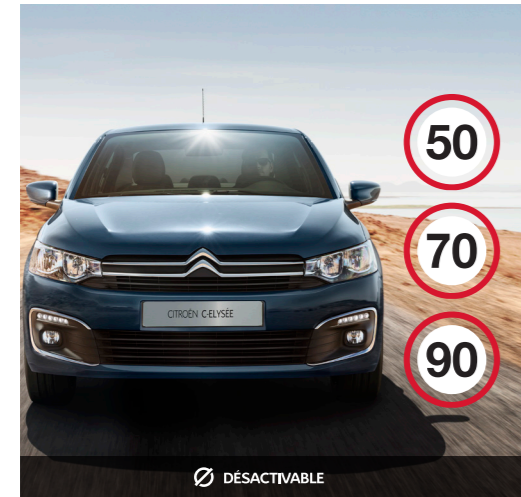

INSPIRED
BY YOU

CitroënEgypt
@ Citroën.Eg
www.citroen-eg.com

Warranty 3 Years / 100,000 KM

KASRAWY
GROUP

19394

TOTAL
QUARTZ
ENGINE OIL

A REFINED INTERIOR

The ergonomics of the Citroen C-Elysee has made it an object of all attention. An animated dashboard through a seductive finish evolves to showcase the 7 inch touch pad that allows you to control all media. Storage is useful and accessible. Air conditioner and Audio control.

تصميم داخلي مبهر

مقصورة داخلية تلفت كل الأنظار بشاشة 7 بوصة يمكنك من التحكم في جميع الوسائل والصوتيات. مساحات تخزين عديدة وتكييف أتوماتيك.

BOOT SIZE

506L

سعة الشنطة

CRUISE CONTROL / SPEED LIMITER / مثبت ومحدد سرعة

The cruise control is used to drive at the selected speed without touching the accelerator at pre-defined speed.

REAR PARKING SENSOR / حساسات ركن خلفية

Rear parking assistance alerts the driver obstacles in close proximity via visual cues on the 7-inch touch pad.