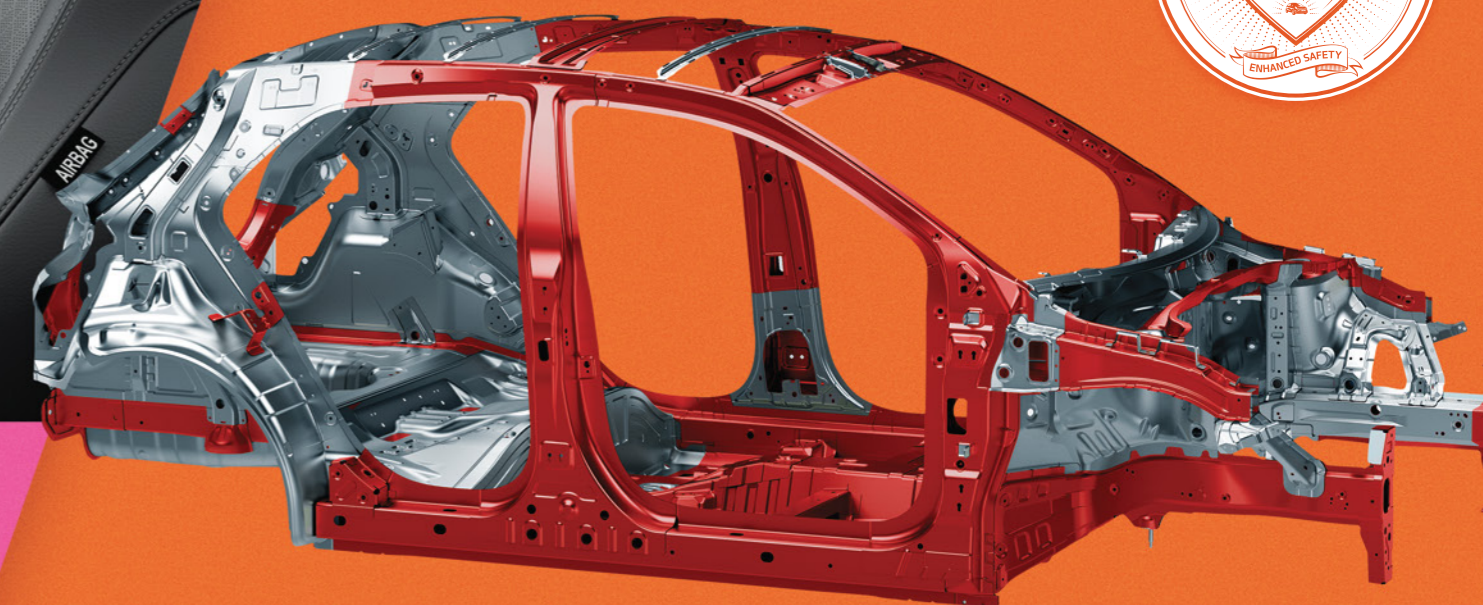

Auto Defog System

Sun Visor Lamps

Rear Door Bottle Holders

5" Colour Floating LCD

Spacious Trunk Design

60:40 Split Folding

Full Flat Trunk Space

Protection assured, thanks to Advanced High Strength Steel construction combined with passive and active safety features.

VSM (Vehicle Stability Management) keeps the Rio on the road by automatically controlling the MDPS and ESC in the event of a slide to stabilise the whole vehicle.

Maintain control when it matters most.

BODY COLOURS

Signal Red

Clear White

Silky Silver

Smoke Blue

DIMENSIONS (MM)

WHEEL DESIGN

17" Alloy Wheel

Unlimited Mileage
*Terms and conditions apply.

BODY COLOURS

VARIANT		1.4MPI
TECHNICAL SPECIFICATIONS	ENGINE	
	Type	Kappa 1.4 MPI DOHC D-CVVT
	Displacement	1,368
	Bore X Stroke	72 x 84
	Max. Power	73.0(100) / 6000
	Max. Torque	133.0(13.6) / 4000
	Fuel Type	Petrol
	Fuel Tank	45
	TRANSMISSION	
	Transmission Type	4-Speed Automatic
CHASSIS		
Seating Capacity	(Person)	5
Body Type		5-Door Hatchback
BRAKING		
Front Brake		Ventilated Disc
Rear Brake		Solid Disc
SUSPENSION & WHEEL/TYRE		
Front		MacPherson Strut
Rear		Couple Torsion Axle (CTBA)
Wheel		17" Alloy
Tyre Size		205/45 R17
Spare Tyre		Temporary Tyre