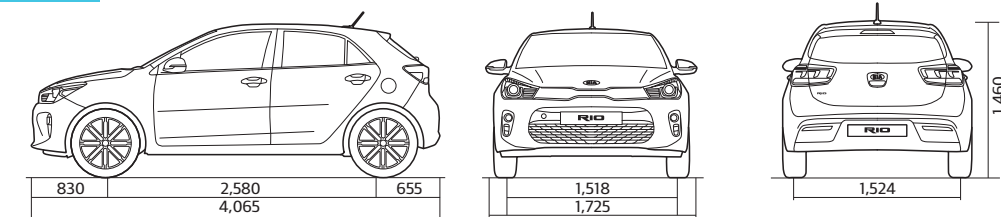

BODY COLOURS

DIMENSIONS (MM)

WHEEL DESIGN

ENGINE DATA

Kappa 1.4 MPI

Max. Power : 100ps / 6,000 rpm

Max. Torque : 133nm / 4,000rpm