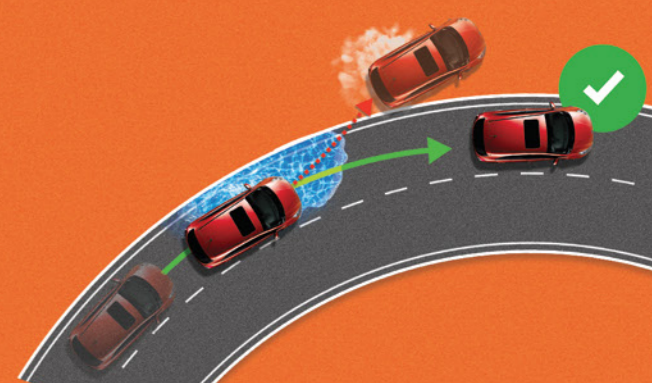

6 Airbags System

Hill-Start Assist Control

Automatic Rain Sensor

Safety Window

Rear Parking Sensor with Reverse Camera

Anti-Lock Brake System

VSM (VEHICLE STABILITY MANAGEMENT)

Whether the roads are wet, slippery or rough, have the confidence of stability with VSM.

VSM (Vehicle Stability Management) keeps the Rio on the road by automatically controlling the MDPS and ESC in the event of a slide to stabilise the whole vehicle.

Maintain control when it matters most.