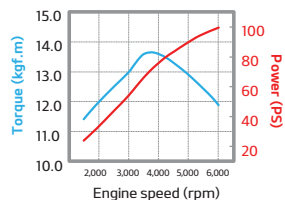

BODY COLOURS

DIMENSIONS (MM)

WHEEL DESIGN

ENGINE DATA

Kappa 1.4 MPI

Max. Power : 100ps / 6,000 rpm

Max. Torque : 133nm / 4,000rpm

Authorised Sales Outlet:

Disclaimer: All information and illustrations are based on data available at the time of publication and are subject to change without notice. NAZA KIA MALAYSIA reserves the right to discontinue or change the models, features, specifications, options, designs and prices of the products. Some of the items herein are optional at extra cost. Kindly contact NAZA KIA MALAYSIA Sales Outlets for more information.

BODY COLOURS

VARIANT		1.4MPI
TECHNICAL SPECIFICATIONS	ENGINE	
	Type	Kappa 1.4 MPI DOHC D-CVVT
	Displacement	1,368
	Bore X Stroke	72 x 84
	Max. Power	73.0(100) / 6000
	Max. Torque	133.0(13.6) / 4000
	Fuel Type	Petrol
	Fuel Tank	45
	TRANSMISSION	
	Transmission Type	4-Speed Automatic
CHASSIS		
Seating Capacity	(Person)	5
Body Type		5-Door Hatchback
BRAKING		
Front Brake		Ventilated Disc
Rear Brake		Solid Disc
SUSPENSION & WHEEL/TYRE		
Front		MacPherson Strut
Rear		Couple Torsion Axle (CTBA)
Wheel		17" Alloy
Tyre Size		205/45 R17
Spare Tyre		Temporary Tyre